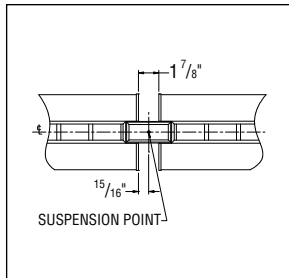

Connector Specifications

S P E C I F I C A T I O N S

In-Line Connector