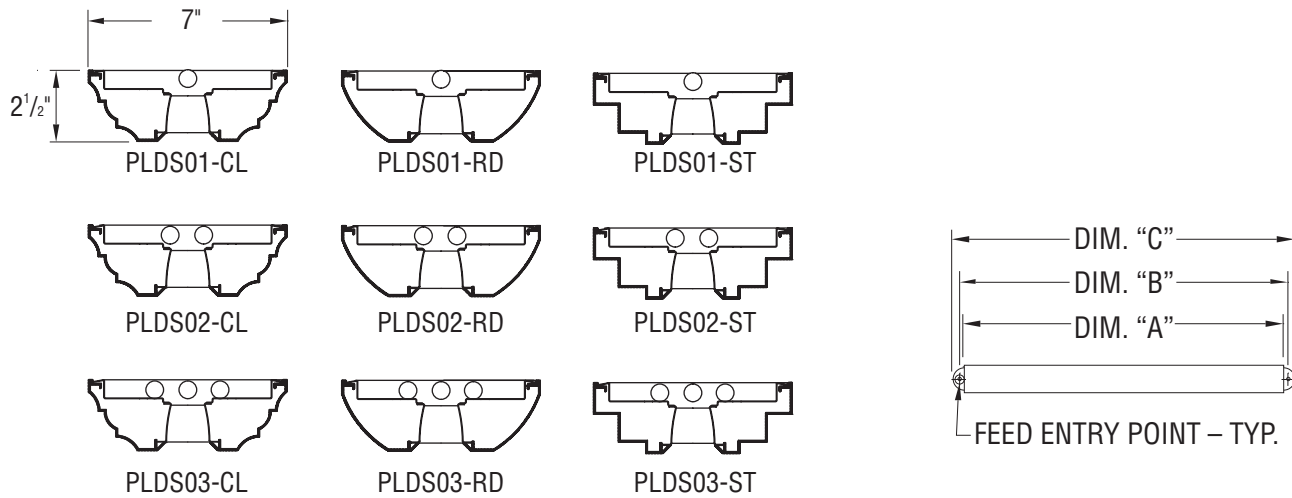

Paladia Suspended Series

Standard Fixture Lengths and Mounting Centers

FIXTURE LENGTH	MOUNTING CENTERS	*O.A. DIMENSION
Dim "A"	Dim "B"	Dim "C"
47 3/4"	49 5/8"	50 3/8"
94 1/8"	96"	96 3/4"

*INCLUDES SUPPORT MODULES

Note: For companion Wall Mounts see Paladia Perimeter Section.

PAL RESERVES THE RIGHT TO CHANGE PRODUCT DESIGN AND SPECIFICATIONS. CONTACT FACTORY FOR MOST RECENT PRODUCT INFORMATION.