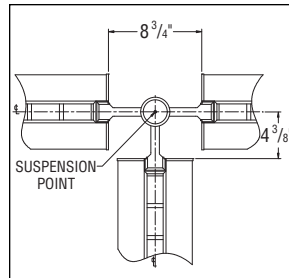

Connector Specifications

S P E C I F I C A T I O N S

3-Way "T"

Paladia Suspended Series 7" x 2 1/2" Indirect/Direct

Construction Die-cast aluminum hub mechanically fastened to extruded aluminum arms.

Finish Standard and premium finishes are baked powder coat electrostatically applied (2.0 mil minimum thickness) to assure aesthetics and durability.

H O W T O O R D E R

Standard Connectors are In-Line, 2-way 90°, 3-way "T", and 4-way "X".

Catalog Logic

All connectors should be specified and ordered as follows:

Series	Mounting* CN = Cable (Non-Tbar) Fully Adjustable (36" Standard)	*Tbar mounting is not applicable when utilizing Connectors to form patterns.
P L D S - L 9 0 - C N - F 0 1 M		

Connector Type

L90
90° Connector
T
3-Way Connector
X
4-Way Connector

Standard Finish

F01M Matte White
F01G Gloss White
Premium Finishes
F02 Ivory   **F13** Merlot
F03 Stonewash   **F14** Red Skies
F04 Camel   **F15** Lemon
F05 Gray Day   **F16** Forest Hunter
F06 Pebble Beach   **F17** Olive
F07 Steel   **F18** Khaki
F08 Gray Seal   **F19** Heather Green
F09 Mocha   **F20** Blue Print
F10 Bronzed   **F21** Reflex Blue
F11 Black   **F22** Navy
F12 Ultrasonic Clear   **FCC** Custom Color