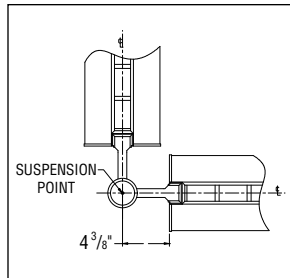

Connector Specifications

S P E C I F I C A T I O N S

90° Elbow

Paladia Suspended Series 7" x 2 1/2" Indirect/Direct

Construction Die-cast aluminum hub mechanically fastened to extruded aluminum arms.

Finish Standard and premium finishes are baked powder coat electrostatically applied (2.0 mil minimum thickness) to assure aesthetics and durability.

H O W T O O R D E R

Standard Connectors are In-Line, 2-way 90°, 3-way "T", and 4-way "X".

Catalog Logic

All connectors should be specified and ordered as follows:

Series	Mounting* CN = Cable (Non-Tbar) Fully Adjustable (36" Standard)	*Tbar mounting is not applicable when utilizing Connectors to form patterns.
P L D S - L 9 0 - C N - F 0 1 M		

Connector Type

L90
90° Connector
T
3-Way Connector
X
4-Way Connector

Standard Finish

F01M Matte White
F01G Gloss White
Premium Finishes
F02 Ivory   **F13** Merlot
F03 Stonewash   **F14** Red Skies
F04 Camel   **F15** Lemon
F05 Gray Day   **F16** Forest Hunter
F06 Pebble Beach   **F17** Olive
F07 Steel   **F18** Khaki
F08 Gray Seal   **F19** Heather Green
F09 Mocha   **F20** Blue Print
F10 Bronzed   **F21** Reflex Blue
F11 Black   **F22** Navy
F12 Ultrasonic Clear   **FCC** Custom Color