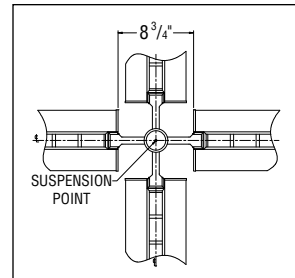

4-Way "X"

Paladia Suspended Series 7" x 2 1/2" Indirect/Direct

Construction Die-cast aluminum hub mechanically fastened to extruded aluminum arms.

Finish Standard and premium finishes are baked powder coat electrostatically applied (2.0 mil minimum thickness) to assure aesthetics and durability.

H O W T O O R D E R

Standard Connectors are In-Line, 2-way 90°, 3-way "T", and 4-way "X".

Catalog Logic

All connectors should be specified and ordered as follows:

Series	Mounting* CN = Cable (Non-Tbar) Fully Adjustable (36" Standard)	*Tbar mounting is not applicable when utilizing Connectors to form patterns.
P L D S - L 9 0 - C N - F 0 1 M		

Connector Type

L90
90° Connector
T
3-Way Connector
X
4-Way Connector

Standard Finish

F01M Matte White
F01G Gloss White
Premium Finishes
F02 Ivory   **F13** Merlot
F03 Stonewash   **F14** Red Skies
F04 Camel   **F15** Lemon
F05 Gray Day   **F16** Forest Hunter
F06 Pebble Beach   **F17** Olive
F07 Steel   **F18** Khaki
F08 Gray Seal   **F19** Heather Green
F09 Mocha   **F20** Blue Print
F10 Bronzed   **F21** Reflex Blue
F11 Black   **F22** Navy
F12 Ultrasonic Clear   **FCC** Custom Color