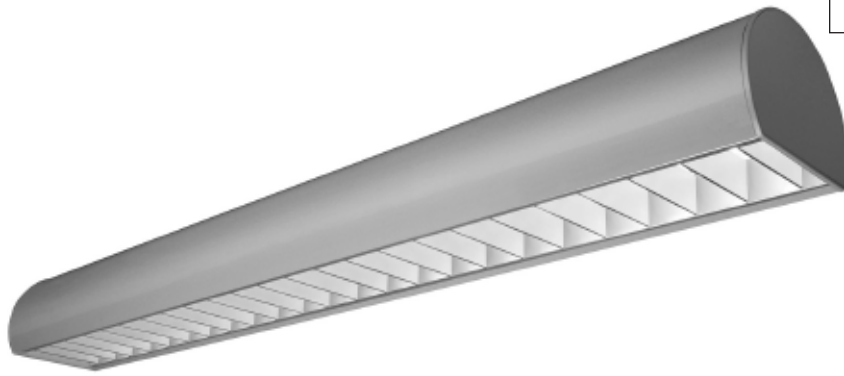

Round Series

Catalog Number	Type
Project Name	

AR622 • AR623

6³/₄" Round Parabolic Direct
(T8, T5 or T5HO Lamps)

S P E C I F I C A T I O N S

Housing

One-piece .125" thick extruded aluminum. Die-cast aluminum end plates are secured with no visible fasteners. Standard lengths are 4', 8' and 12'. Provisions may be made for continuous rows of any length.

Finish

Standard and premium finishes are baked powder coat electrostatically applied (2.0 mil minimum thickness) to assure aesthetics and durability. Standard finish for stems and canopies is white.

Direct Optical Control

■ (PB) 1 1/2" deep semi-specular aluminum parabolic cross baffle with blades on 3" centers

Reflectors

Die-formed from .020" thick specular aluminum.

Ballast

Standard ballasts for T5 and T5HO lamps are UL/CUL listed, Class P, HPF, electronic, universal 120/277volt, programmed rapid start with <10% THD.

Standard ballasts for T8 lamps are UL/CUL listed, Class P, HPF, electronic, universal 120/277volt, instant start with <10% THD.

Circuitry

All fixtures are factory pre-wired for a single circuit. Provision for multiple switching/circuiting is optional.

Controls

Contact factory for control by Occupancy Sensors, Photo Controls and Daylight Harvesting.

Certification

All fixtures are UL/CUL listed for use in 'Dry Applications'. 'Damp Location' is optional.

AR622

AR623

*Cast Connectors are not available for the AR622 and AR623. Consult factory for available connector options.

Standard Lengths: 4', 8' and 12'	Mounting CN = Cable (Non-Tbar) Fully Adjustable (36" Standard) P = Rigid Stem (Up to 48' Standard) K = Swivel Stem (Up to 48' Standard) J = Ceiling W = Wall	Series AR622 AR623

AR622-12-CN-PB-F01M-V-T8-[]

Optical Control PB Parabolic Cross Baffle	Standard Finishes F01M Matte White F01G Gloss White Premium Finishes F02 Ivory F03 Stonewash F04 Camel F05 Gray Day F06 Pebble Beach F07 Steel F08 Gray Seal F09 Mocha F10 Bronzed F11 Black F12 Ultrasonic Clear	F13 Merlot F14 Red Skies F15 Lemon F16 Forest Hunter F17 Olive F18 Khaki F19 Heather Green F20 Blue Print F21 Reflex Blue F22 Navy FCC Custom Color	Voltage 120 277 347	Lamp Type T8 T5 T5HO	Options SS-L/R (Left/Right) Lamp Row Switching (Common Neutral Utilized) NLCKT Separate Night Light Circuit EMCKT Separate Emergency Circuit EBPL Emergency Battery Pack (635-700 Lumens) EBPH Emergency Battery Pack (975-1325 Lumens)	Dim Dimming FS Fused Ballasts GTD Generator Transfer Device