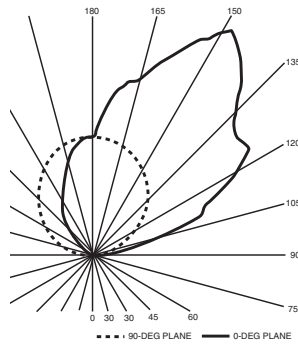

**Lamp:** One Philips F54T5/850/HO/ALTO  
Rated at 4400 Lumens

Total Luminaire Efficiency = 75.1%  
100% Up 0% Down