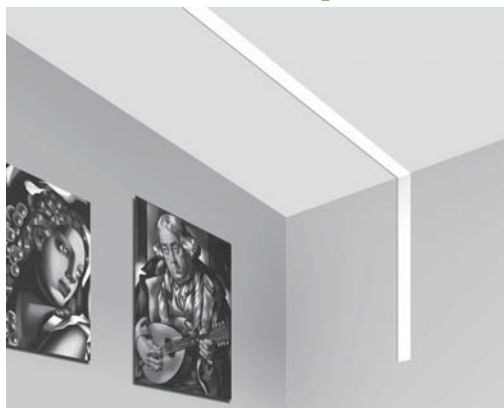

Microlinea Recessed Series 3

(3 1/8" Luminous Aperture)

S P E C I F I C A T I O N S

Housing

Three piece extruded aluminum mitered and secured together for connection to Microlinea Recessed fixtures.

Optical Controls

(Lenses mitered to provide a continuous transition from ceiling to wall in the corner.)

- (LP) Clear extruded DR acrylic linear prismatic lens
- (TWA) Translucent white extruded DR acrylic lens
- (FC) Frosted clear extruded DR acrylic lens

Staggered Lamping

Staggered lamping is standard.

Lighted Vertical Corners

(T5 or T5HO Lamps)

Vertical extruded aluminum 90° corners are available for use in wall to ceiling mounted patterns. Corners are available in drywall applications only for 1 or 2 lamp, T5 or T5HO fixtures. Lamps are arranged in the corner to insure uniform illumination.

See reverse for dimensions.

H O W T O O R D E R

Microlinea Recessed Series 3

Lighted Vertical Corners

One lamp lighted Vertical Corner

Two lamp lighted Vertical Corner