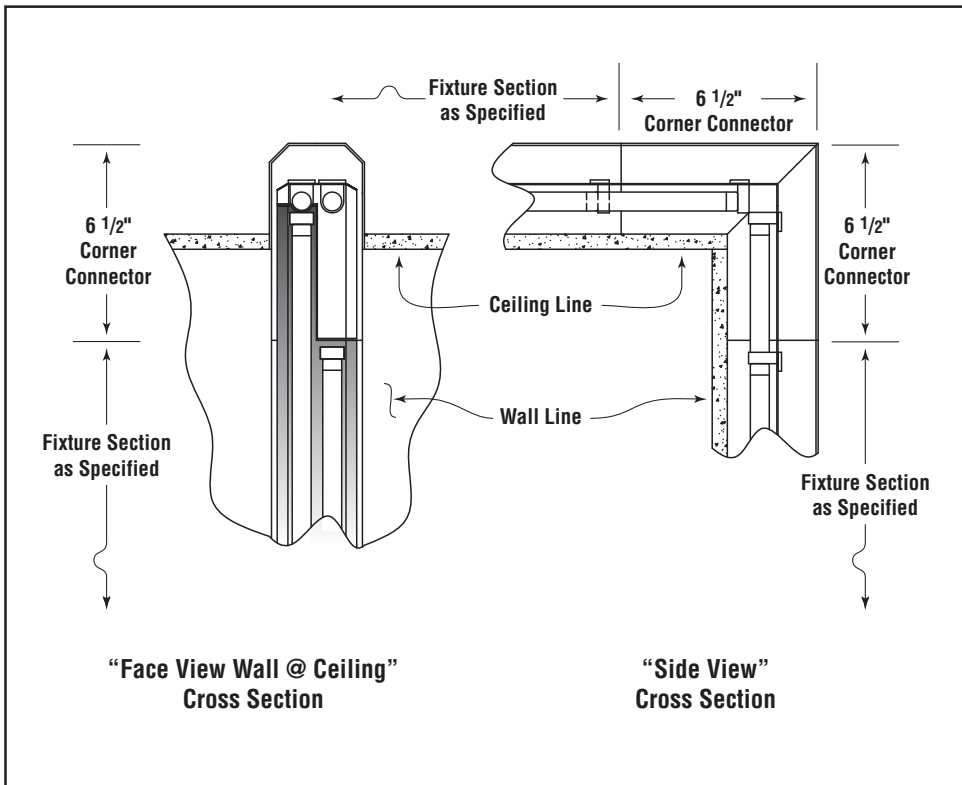

Microlinea Recessed Series 3

(3 1/8" Luminous Aperture)

S P E C I F I C A T I O N S

Housing

Three piece extruded aluminum mitered and secured together for connection to Microlinea Recessed fixtures.

Optical Controls

(Lenses mitered to provide a continuous transition from ceiling to wall in the corner.)

- (LP) Clear extruded DR acrylic linear prismatic lens
- (TWA) Translucent white extruded DR acrylic lens
- (FC) Frosted clear extruded DR acrylic lens

Staggered Lamping

Staggered lamping is standard.

Lighted Vertical Corners

(T5 or T5HO Lamps)

Vertical extruded aluminum 90° corners are available for use in wall to ceiling mounted patterns. Corners are available in drywall applications only for 1 or 2 lamp, T5 or T5HO fixtures. Lamps are arranged in the corner to insure uniform illumination.

See reverse for dimensions.

H O W T O O R D E R

Microlinea Recessed Series 3

Lighted Vertical Corners

One lamp lighted Vertical Corner

Two lamp lighted Vertical Corner