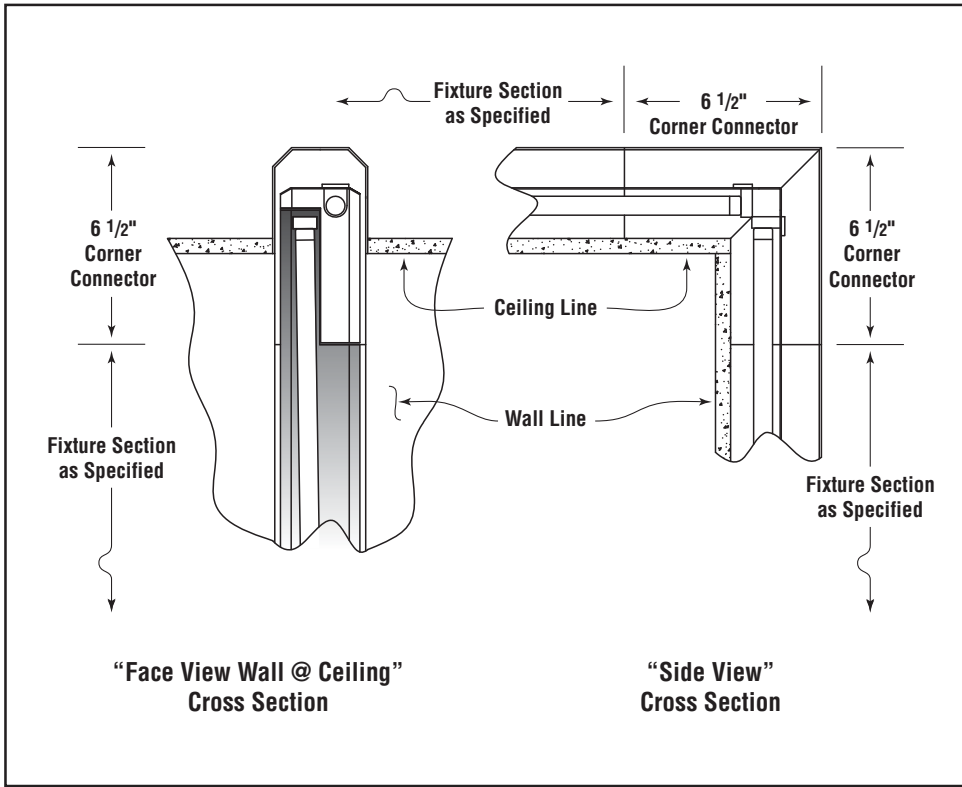

Microlinea Recessed Series 3

(3 1/8" Luminous Aperture)

S P E C I F I C A T I O N S

Housing

Three piece extruded aluminum mitered and secured together for connection to Microlinea Recessed fixtures.

Optical Controls

(Lenses mitered to provide a continuous transition from ceiling to wall in the corner.)

- (LP) Clear extruded DR acrylic linear prismatic lens
- (TWA) Translucent white extruded DR acrylic lens
- (FC) Frosted clear extruded DR acrylic lens

Staggered Lamping

Staggered lamping is standard.

Lighted Vertical Corners

(T5 or T5HO Lamps)

Vertical extruded aluminum 90° corners are available for use in wall to ceiling mounted patterns. Corners are available in drywall applications only for 1 or 2 lamp, T5 or T5HO fixtures. Lamps are arranged in the corner to insure uniform illumination.

See reverse for dimensions.

H O W T O O R D E R

Microlinea Recessed Series 3

Lighted Vertical Corners

One lamp lighted Vertical Corner

Two lamp lighted Vertical Corner