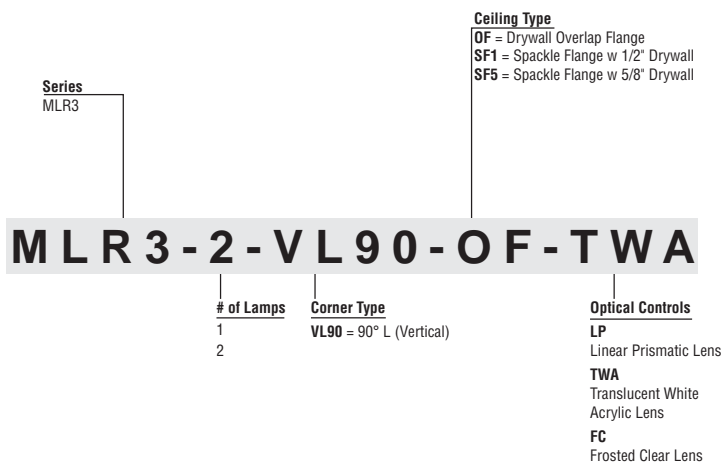

(Lenses mitered to provide a continuous transition from ceiling to wall in the corner.)

- (LP) Clear extruded DR acrylic linear prismatic lens
- (TWA) Translucent white extruded DR acrylic lens
- (FC) Frosted clear extruded DR acrylic lens

Staggered Lamping

Staggered lamping is standard.

Lighted Vertical Corners

(T5 or T5HO Lamps)

Vertical extruded aluminum 90° corners are available for use in wall to ceiling mounted patterns. Corners are available in drywall applications only for 1 or 2 lamp, T5 or T5HO fixtures. Lamps are arranged in the corner to insure uniform illumination.

See reverse for dimensions.

H O W T O O R D E R

Microlinea Recessed Series 3

Lighted Vertical Corners

One lamp lighted Vertical Corner

Two lamp lighted Vertical Corner