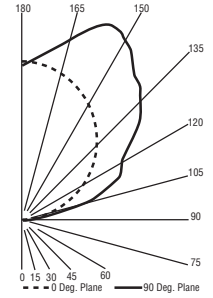

RP-1 Compliant

	CANDELA DISTRIBUTION					LUMENS
	0.0	22.5	45.0	67.5	90.0	
90	0	0	0	0	0	
95	24	55	51	42	38	52
105	112	184	243	245	242	223
115	209	327	341	378	397	334
125	303	471	489	493	490	413
135	388	555	602	615	620	440
145	460	571	711	717	712	404
155	518	583	691	772	788	311
165	558	588	635	670	685	179
175	579	577	591	597	598	57
180	572	572	572	572	572