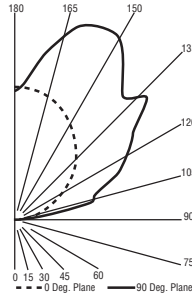

MLS-I1

Indirect - T5HO Lamp

Open

Catalog Number: MLS-I1-4-X-OP-FO1M-120-T5HO
Report Number: LTL#12728.ies

Luminaire Description: Extruded Aluminum Housing with Specular Aluminum Reflector and Open Top

Lamp: One Philips F54T5/850/HO/ALTO Rated at 4400 Lumens

Total Luminaire Efficiency = 88.5%
100% Up 0% Down

RP-1 Compliant

	CANDELA DISTRIBUTION					LUMENS
	0.0	22.5	45.0	67.5	90.0	
90	0	0	0	0	0	
95	32	126	120	107	102	118
105	149	303	398	460	494	394
115	281	481	595	659	678	552
125	412	728	808	841	849	673
135	531	872	934	939	1024	684
145	632	921	1121	1146	1115	634
155	712	890	1135	1217	1239	486
165	767	831	985	1086	1122	274
175	796	783	806	824	830	79
180	782	782	782	782	782