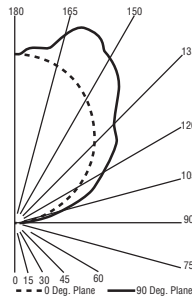

RP-1 Compliant

	CANDELA DISTRIBUTION					LUMENS
	0.0	22.5	45.0	67.5	90.0	
90	0	0	0	0	0	
95	83	151	132	119	112	135
105	371	518	603	621	625	591
115	704	909	967	1020	1052	939
125	1018	1371	1282	1387	1395	1177
135	1314	1762	1770	1662	1638	1286
145	1559	1884	2117	2099	2096	1240
155	1763	1916	2281	2368	2373	993
165	1896	2003	2078	2191	2244	594
175	1966	1981	2027	2038	2034	193
180	1966	1966	1966	1966	1966