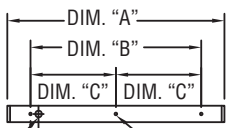

Total Luminaire Efficiency = 56.0%

0% Up 100% Down

CANDELA DISTRIBUTION

FLUX

	0	22.5	45	67.5	90	112.5	135	157.5	180	202.5	225	247.5	270	292.5	315	337.5
0	557	557	557	557	557	557	557	557	557	557	557	557	557	557	557	557
5	775	771	719	633	554	489	422	368	335	368	422	489	554	633	719	771
15	907	897	865	782	531	308	150	93	71	93	150	308	531	782	865	897
25	899	890	865	782	486	154	33	15	11	15	33	154	486	782	865	890
35	789	784	792	724	422	70	11	6	5	6	11	70	422	724	792	784
45	658	658	647	623	342	19	6	4	3	4	6	19	342	623	647	658
55	532	515	494	487	251	9	4	4	4	4	4	9	251	487	494	515
65	355	350	351	322	156	5	3	2	2	2	3	5	156	322	351	350
75	279	253	183	171	71	3	1	0	0	0	1	3	71	171	183	253
85	98	88	73	60	12	1	0	0	0	0	0	1	12	60	73	88
90	62	54	36	13	1	0	0	0	0	0	0	1	13	36	54	
95	0	2	4	0	1	0	0	0	0	0	0	1	0	4	2	2.9
105	0	0	0	0	0	0	0	0	0	0	0	0	0	0	0	0.0
115	0	0	0	0	0	0	0	0	0	0	0	0	0	0	0	0.0
125	0	0	0	0	0	0	0	0	0	0	0	0	0	0	0	0.0
135	0	0	0	0	0	0	0	0	0	0	0	0	0	0	0	0.0
145	0	0	0	0	0	0	0	0	0	0	0	0	0	0	0	0.0
155	0	0	0	0	0	0	0	0	0	0	0	0	0	0	0	0.0
165	0	0	0	0	0	0	0	0	0	0	0	0	0	0	0	0.0
175	0	0	0	0	0	0	0	0	0	0	0	0	0	0	0	0.0
180	0	0	0	0	0	0	0	0	0	0	0	0	0	0	0	0.0

Standard Fixture Lengths and Mounting Centers

Wall Mount

FIXTURE LENGTH	MOUNTING CENTERS	
DIM. "A"	DIM. "B"	DIM. "C"
48 7/8"	34 7/8"	—
95 5/8"	81 5/8"	—
142 3/8"	128 3/8"	66 3/16"

Cable Mount

FIXTURE LENGTH	MTG. CENTERS
DIM. "A"	DIM. "B"
48 7/8"	34 7/8"
95 5/8"	81 5/8"
142 3/8"	128 3/8"

Stem Mount

FIXTURE LENGTH	MTG. CENTERS
DIM. "A"	DIM. "B"
48 7/8"	34 7/8"
95 5/8"	81 5/8"
142 3/8"	128 3/8"

Direct Ceiling Mount

FIXTURE LENGTH	MOUNTING CENTERS	
DIM. "A"	DIM. "B"	DIM. "C"
48 7/8"	34 7/8"	—
95 5/8"	81 5/8"	—
142 3/8"	128 3/8"	66 3/16"