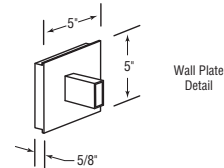

Total Luminaire Efficiency = 56.0%

0% Up 100% Down

CANDELA DISTRIBUTION

FLUX

	0	22.5	45	67.5	90	112.5	135	157.5	180	202.5	225	247.5	270	292.5	315	337.5
0	557	557	557	557	557	557	557	557	557	557	557	557	557	557	557	557
5	775	771	719	633	554	489	422	368	335	368	422	489	554	633	719	771
15	907	897	865	782	531	308	150	93	71	93	150	308	531	782	865	897
25	899	890	865	782	486	154	33	15	11	15	33	154	486	782	865	890
35	789	784	792	724	422	70	11	6	5	6	11	70	422	724	792	784
45	658	658	647	623	342	19	6	4	3	4	6	19	342	623	647	658
55	532	515	494	487	251	9	4	4	4	4	4	9	251	487	494	515
65	355	350	351	322	156	5	3	2	2	2	3	5	156	322	351	350
75	279	253	183	171	71	3	1	0	0	0	1	3	71	171	183	253
85	98	88	73	60	12	1	0	0	0	0	0	1	12	60	73	88
90	62	54	36	13	1	0	0	0	0	0	0	1	13	36	54	
95	0	2	4	0	1	0	0	0	0	0	0	1	0	4	2	2.9
105	0	0	0	0	0	0	0	0	0	0	0	0	0	0	0	0.0
115	0	0	0	0	0	0	0	0	0	0	0	0	0	0	0	0.0
125	0	0	0	0	0	0	0	0	0	0	0	0	0	0	0	0.0
135	0	0	0	0	0	0	0	0	0	0	0	0	0	0	0	0.0
145	0	0	0	0	0	0	0	0	0	0	0	0	0	0	0	0.0
155	0	0	0	0	0	0	0	0	0	0	0	0	0	0	0	0.0
165	0	0	0	0	0	0	0	0	0	0	0	0	0	0	0	0.0
175	0	0	0	0	0	0	0	0	0	0	0	0	0	0	0	0.0
180	0	0	0	0	0	0	0	0	0	0	0	0	0	0	0	0.0

Standard Fixture Lengths and Mounting Centers

Wall Mount

FIXTURE LENGTH	MOUNTING CENTERS	
DIM. "A"	DIM. "B"	DIM. "C"
48 7/8"	34 7/8"	—
95 5/8"	81 5/8"	—
142 3/8"	128 3/8"	66 3/16"

Cable Mount

FIXTURE LENGTH	MTG. CENTERS
DIM. "A"	DIM. "B"
48 7/8"	34 7/8"
95 5/8"	81 5/8"
142 3/8"	128 3/8"

Stem Mount

FIXTURE LENGTH	MTG. CENTERS
DIM. "A"	DIM. "B"
48 7/8"	34 7/8"
95 5/8"	81 5/8"
142 3/8"	128 3/8"

Direct Ceiling Mount

FIXTURE LENGTH	MOUNTING CENTERS	
DIM. "A"	DIM. "B"	DIM. "C"
48 7/8"	34 7/8"	—
95 5/8"	81 5/8"	—
142 3/8"	128 3/8"	66 3/16"