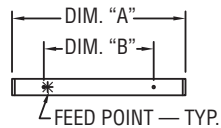

Total Luminaire Efficiency = 56.0%

0% Up 100% Down

CANDELA DISTRIBUTION

FLUX

	0	22.5	45	67.5	90	112.5	135	157.5	180	202.5	225	247.5	270	292.5	315	337.5
0	557	557	557	557	557	557	557	557	557	557	557	557	557	557	557	557
5	775	771	719	633	554	489	422	368	335	368	422	489	554	633	719	771
15	907	897	865	782	531	308	150	93	71	93	150	308	531	782	865	897
25	899	890	865	782	486	154	33	15	11	15	33	154	486	782	865	890
35	789	784	792	724	422	70	11	6	5	6	11	70	422	724	792	784
45	658	658	647	623	342	19	6	4	3	4	6	19	342	623	647	658
55	532	515	494	487	251	9	4	4	4	4	4	9	251	487	494	515
65	355	350	351	322	156	5	3	2	2	2	3	5	156	322	351	350
75	279	253	183	171	71	3	1	0	0	0	1	3	71	171	183	253
85	98	88	73	60	12	1	0	0	0	0	0	1	12	60	73	88
90	62	54	36	13	1	0	0	0	0	0	0	1	13	36	54	
95	0	2	4	0	1	0	0	0	0	0	0	1	0	4	2	2.9
105	0	0	0	0	0	0	0	0	0	0	0	0	0	0	0	0.0
115	0	0	0	0	0	0	0	0	0	0	0	0	0	0	0	0.0
125	0	0	0	0	0	0	0	0	0	0	0	0	0	0	0	0.0
135	0	0	0	0	0	0	0	0	0	0	0	0	0	0	0	0.0
145	0	0	0	0	0	0	0	0	0	0	0	0	0	0	0	0.0
155	0	0	0	0	0	0	0	0	0	0	0	0	0	0	0	0.0
165	0	0	0	0	0	0	0	0	0	0	0	0	0	0	0	0.0
175	0	0	0	0	0	0	0	0	0	0	0	0	0	0	0	0.0
180	0	0	0	0	0	0	0	0	0	0	0	0	0	0	0	0.0

Standard Fixture Lengths and Mounting Centers

Wall Mount

FIXTURE LENGTH	MOUNTING CENTERS	
DIM. "A"	DIM. "B"	DIM. "C"
48 7/8"	34 7/8"	—
95 5/8"	81 5/8"	—
142 3/8"	128 3/8"	66 3/16"

Cable Mount

FIXTURE LENGTH	MTG. CENTERS
DIM. "A"	DIM. "B"
48 7/8"	34 7/8"
95 5/8"	81 5/8"
142 3/8"	128 3/8"

Stem Mount

FIXTURE LENGTH	MTG. CENTERS
DIM. "A"	DIM. "B"
48 7/8"	34 7/8"
95 5/8"	81 5/8"
142 3/8"	128 3/8"

Direct Ceiling Mount

FIXTURE LENGTH	MOUNTING CENTERS	
DIM. "A"	DIM. "B"	DIM. "C"
48 7/8"	34 7/8"	—
95 5/8"	81 5/8"	—
142 3/8"	128 3/8"	66 3/16"