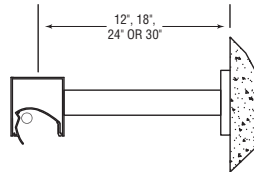

Total Luminaire Efficiency = 56.0%

0% Up 100% Down

CANDELA DISTRIBUTION

FLUX

	0	22.5	45	67.5	90	112.5	135	157.5	180	202.5	225	247.5	270	292.5	315	337.5
0	557	557	557	557	557	557	557	557	557	557	557	557	557	557	557	557
5	775	771	719	633	554	489	422	368	335	368	422	489	554	633	719	771
15	907	897	865	782	531	308	150	93	71	93	150	308	531	782	865	897
25	899	890	865	782	486	154	33	15	11	15	33	154	486	782	865	890
35	789	784	792	724	422	70	11	6	5	6	11	70	422	724	792	784
45	658	658	647	623	342	19	6	4	3	4	6	19	342	623	647	658
55	532	515	494	487	251	9	4	4	4	4	4	9	251	487	494	515
65	355	350	351	322	156	5	3	2	2	2	3	5	156	322	351	350
75	279	253	183	171	71	3	1	0	0	0	1	3	71	171	183	253
85	98	88	73	60	12	1	0	0	0	0	0	1	12	60	73	88
90	62	54	36	13	1	0	0	0	0	0	0	1	13	36	54	
95	0	2	4	0	1	0	0	0	0	0	0	1	0	4	2	2.9
105	0	0	0	0	0	0	0	0	0	0	0	0	0	0	0	0.0
115	0	0	0	0	0	0	0	0	0	0	0	0	0	0	0	0.0
125	0	0	0	0	0	0	0	0	0	0	0	0	0	0	0	0.0
135	0	0	0	0	0	0	0	0	0	0	0	0	0	0	0	0.0
145	0	0	0	0	0	0	0	0	0	0	0	0	0	0	0	0.0
155	0	0	0	0	0	0	0	0	0	0	0	0	0	0	0	0.0
165	0	0	0	0	0	0	0	0	0	0	0	0	0	0	0	0.0
175	0	0	0	0	0	0	0	0	0	0	0	0	0	0	0	0.0
180	0	0	0	0	0	0	0	0	0	0	0	0	0	0	0	0.0

Standard Fixture Lengths and Mounting Centers

Wall Mount

FIXTURE LENGTH	MOUNTING CENTERS	
DIM. "A"	DIM. "B"	DIM. "C"
48 7/8"	34 7/8"	—
95 5/8"	81 5/8"	—
142 3/8"	128 3/8"	66 3/16"

Cable Mount

FIXTURE LENGTH	MTG. CENTERS
DIM. "A"	DIM. "B"
48 7/8"	34 7/8"
95 5/8"	81 5/8"
142 3/8"	128 3/8"

Stem Mount

FIXTURE LENGTH	MTG. CENTERS
DIM. "A"	DIM. "B"
48 7/8"	34 7/8"
95 5/8"	81 5/8"
142 3/8"	128 3/8"

Direct Ceiling Mount

FIXTURE LENGTH	MOUNTING CENTERS	
DIM. "A"	DIM. "B"	DIM. "C"
48 7/8"	34 7/8"	—
95 5/8"	81 5/8"	—
142 3/8"	128 3/8"	66 3/16"