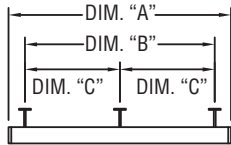

Total Luminaire Efficiency = 56.0%

0% Up 100% Down

CANDELA DISTRIBUTION

FLUX

	0	22.5	45	67.5	90	112.5	135	157.5	180	202.5	225	247.5	270	292.5	315	337.5
0	557	557	557	557	557	557	557	557	557	557	557	557	557	557	557	557
5	775	771	719	633	554	489	422	368	335	368	422	489	554	633	719	771
15	907	897	865	782	531	308	150	93	71	93	150	308	531	782	865	897
25	899	890	865	782	486	154	33	15	11	15	33	154	486	782	865	890
35	789	784	792	724	422	70	11	6	5	6	11	70	422	724	792	784
45	658	658	647	623	342	19	6	4	3	4	6	19	342	623	647	658
55	532	515	494	487	251	9	4	4	4	4	4	9	251	487	494	515
65	355	350	351	322	156	5	3	2	2	2	3	5	156	322	351	350
75	279	253	183	171	71	3	1	0	0	0	1	3	71	171	183	253
85	98	88	73	60	12	1	0	0	0	0	0	1	12	60	73	88
90	62	54	36	13	1	0	0	0	0	0	0	1	13	36	54	
95	0	2	4	0	1	0	0	0	0	0	0	1	0	4	2	2.9
105	0	0	0	0	0	0	0	0	0	0	0	0	0	0	0	0.0
115	0	0	0	0	0	0	0	0	0	0	0	0	0	0	0	0.0
125	0	0	0	0	0	0	0	0	0	0	0	0	0	0	0	0.0
135	0	0	0	0	0	0	0	0	0	0	0	0	0	0	0	0.0
145	0	0	0	0	0	0	0	0	0	0	0	0	0	0	0	0.0
155	0	0	0	0	0	0	0	0	0	0	0	0	0	0	0	0.0
165	0	0	0	0	0	0	0	0	0	0	0	0	0	0	0	0.0
175	0	0	0	0	0	0	0	0	0	0	0	0	0	0	0	0.0
180	0	0	0	0	0	0	0	0	0	0	0	0	0	0	0	0.0

Standard Fixture Lengths and Mounting Centers

Wall Mount

FIXTURE LENGTH	MOUNTING CENTERS	
DIM. "A"	DIM. "B"	DIM. "C"
48 7/8"	34 7/8"	—
95 5/8"	81 5/8"	—
142 3/8"	128 3/8"	66 3/16"

Cable Mount

FIXTURE LENGTH	MTG. CENTERS
DIM. "A"	DIM. "B"
48 7/8"	34 7/8"
95 5/8"	81 5/8"
142 3/8"	128 3/8"